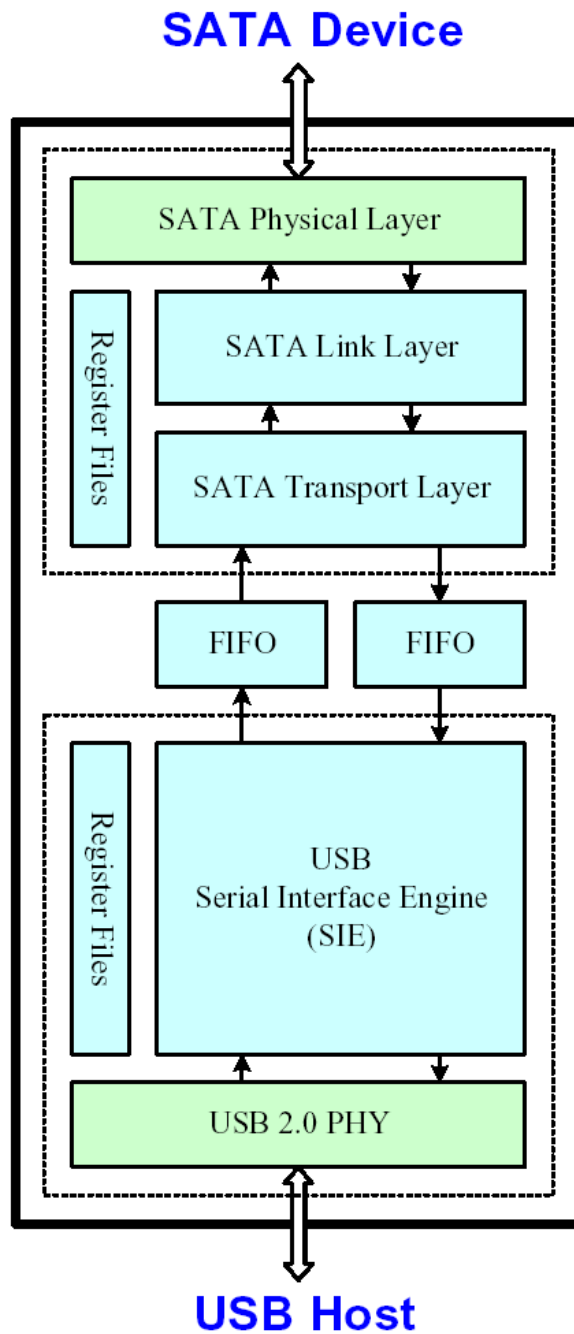

StoreJet™ 25 mobile

SATA HDD Enclosure

Description

This device is designed to expedite exchanging huge amounts of data between Transcend StoreJet™ and any desktop or notebook computer.

System Requirements

- Desktop or notebook computers with USB port
- One of following operating systems:
 - Windows 2000/XP/Vista, Mac OS 9.0 or above
 - Linux Kernel 2.4.2 or above

Placement

Features

- Hi-Speed USB 2.0 compliant and USB 1.1 backwards compatible
- Easy Plug and Play installation
- Ultra-Portability
- High transfer rate up to 480 Mbits per second
- Additional software pack: StoreJet elite (helps you manage your data)
- OneTouch Auto-Backup function
- Security: Protect your HDD and data with password
- Powered via the USB port. No external power or battery needed
- LED indicates power on and data access
- Recommended operating temperature: 5°C ~ 55°C

Block Diagram

StoreJet™ 25 mobile

SATA HDD Enclosure

Pinouts

Pin No.	Pin Name
01	VCC
02	USB-
03	USB+
04	VSS

Pin Identification

Symbol	Function
USB-	USB differential signal
USB+	The pairs are used to transmit Data/Address/Command
VCC	USB Cable Power Detector
VSS	Ground