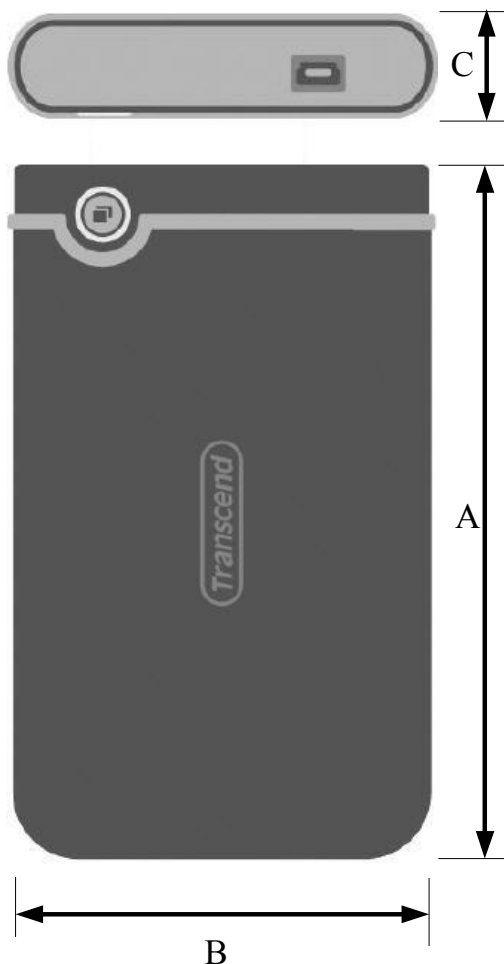

StoreJet™ 25 mobile

SATA HDD Enclosure

Description

This device is designed to expedite exchanging huge amounts of data between Transcend StoreJet™ and any desktop or notebook computer.

System Requirements

- Desktop or notebook computers with USB port
- One of following operating systems:
  - Windows 2000/XP/Vista, Mac OS 9.0 or above
  - Linux Kernel 2.4.2 or above

Placement

Features

- Hi-Speed USB 2.0 compliant and USB 1.1 backwards compatible
- Easy Plug and Play installation
- Ultra-Portability
- High transfer rate up to 480 Mbits per second
- Additional software pack: StoreJet elite (helps you manage your data)
- OneTouch Auto-Backup function
- Security: Protect your HDD and data with password
- Powered via the USB port. No external power or battery needed
- LED indicates power on and data access
- Recommended operating temperature: 5°C ~ 55°C

Dimensions

Side	Millimeters	Inches
A	134.00 ± 1.00	5.276 ± 0.04
B	80.80 ± 1.00	3.181 ± 0.04
C	18.80 ± 1.00	0.740 ± 0.04

Ordering Information

Transcend P/N	Capacity
TS160GSJ25M	160GB
TS250GSJ25M	250GB
TS320GSJ25M	320GB