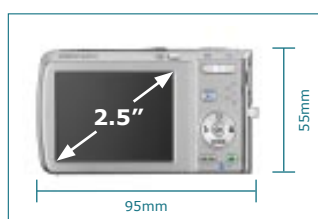

PENTAX Digital Cameras

Optio M50

Code No. Optio M50	SILVER	17102
Barcode	0027075140394	
Code No. Optio M50	BLACK	17174
Barcode	0027075140936	
Code No. Optio M50	PINK	17120
Barcode	0027075140516	
Code No. Optio M50	RED	17131
Barcode	0027075140578	
Code No. Optio M50	LIGHT BLUE	17147
Barcode	0027075140769	
Code No. Optio M50	DARK BLUE	17159
Barcode	0027075140691	

Make a great moment at the blink of the eye.

- > 8 megapixels Sufficient for poster size prints or cropped enlargement
- > 5x optical zoom, 36–180mm optical zoom, with 5x digital zoom combines for a 25x Intelligent Zoom
- > 16 Recording and 15 Playback modes, extensive settings for different photographic programmes and picture editing
- > Panorama function – fascinating panorama photos comprised of 3 frames
- > “Face Recognition” with Autotracking and closed-eye warning
- > “Red Eye Reduction” through FOTO NATION in-camera software
- > Digital “Shake Reduction” for photo and video
- > Date Imprint function

Standard Accessories

Optional Accessories

PENTAX